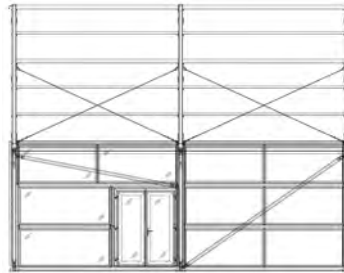

10 m	15 m	20 m	25 m	30 m
A	1013	1513	2013	2513	3013
B	1056	1556	2056	2556	3075
C	1100	1600	2100	2606	3116
D	490	572	654	726	816
E	385	385	385	384	384
F	350	350	350	349	350
G	15	15	15	15	16
H	334	334	334	327	327
I	355	355	355	351	351
J	454	536	618	685	771