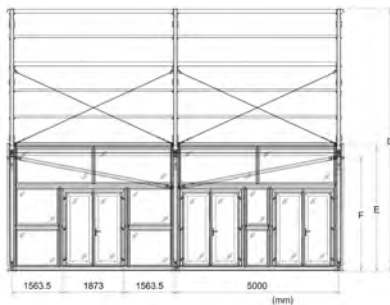

10 m	15 m	20 m	25 m	30 m
A	1013	1513	2013	2513	3013
B	1056	1556	2056	2556	3075
C	1100	1600	2100	2606	3116
D	490	572	654	726	816
E	385	385	385	384	384
F	350	350	350	349	350
G	15	15	15	15	16
H	334	334	334	327	327
I	355	355	355	351	351
J	454	536	618	685	771