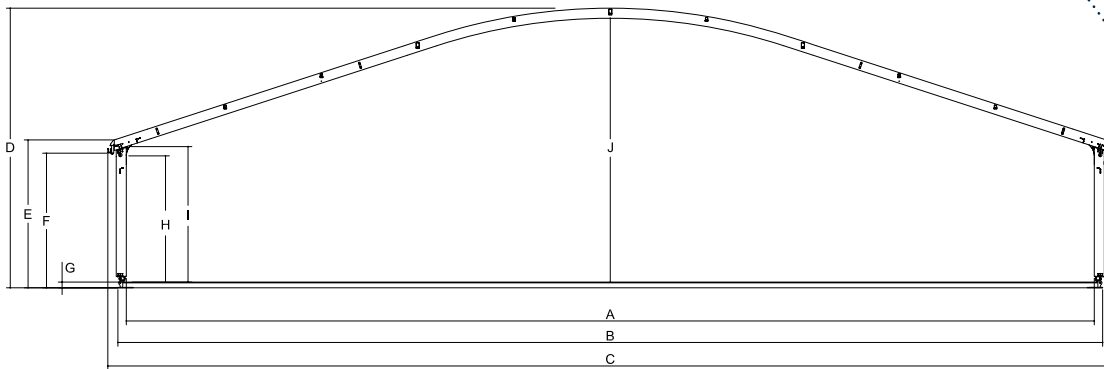

10 m	15 m	20 m	25 m	30 m
A	1013	1513	2013	2513	3013
B	1056	1556	2056	2556	3075
C	1100	1600	2100	2606	3116
D	490	572	654	726	816
E	385	385	385	384	384
F	350	350	350	349	350
G	15	15	15	15	16
H	334	334	334	327	327
I	355	355	355	351	351
J	454	536	618	685	771